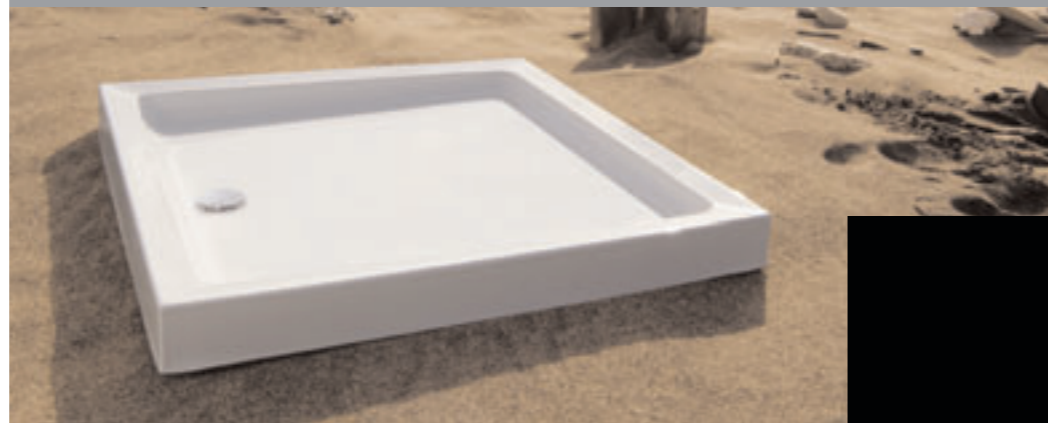

# Ideal Standard Simplicity trays

BODY & MIND

*Ideal  
Standard*

Simplicity is an elegant range of shower trays, sculpted from **Idealite**, an innovative new material developed by Ideal Standard. Idealite creates

a shower tray which is both remarkably **light** and surprisingly **strong**. Simplicity is available in a wide range of popular shapes and sizes with flat top, upstand and riser versions. Its contemporary smooth surface, finished in acrylic, is a joy to clean and is offered in white and pergamon colourways. Designed to make choosing your next shower tray pure **Simplicity**.

# simplicitycollection

The shower tray has evolved – our new range is sculpted in **Idealite** – a material which is **rock solid** yet **deceptively light**. Pure, minimal, shapes in a wide range of sizes and options designed to make installation **simplicity** itself.

**Simple to lift:** made from Idealite, a new material which is lighter and stronger than traditional resin stone. **Simple to clean:** this cool, modern design has a smooth engineered look. **Simple to fit:** all trays can be converted to riser trays using quick fit riser feet. **Simple to choose:** a wide range of popular shapes and sizes in flat top, upstand, standard and riser versions.